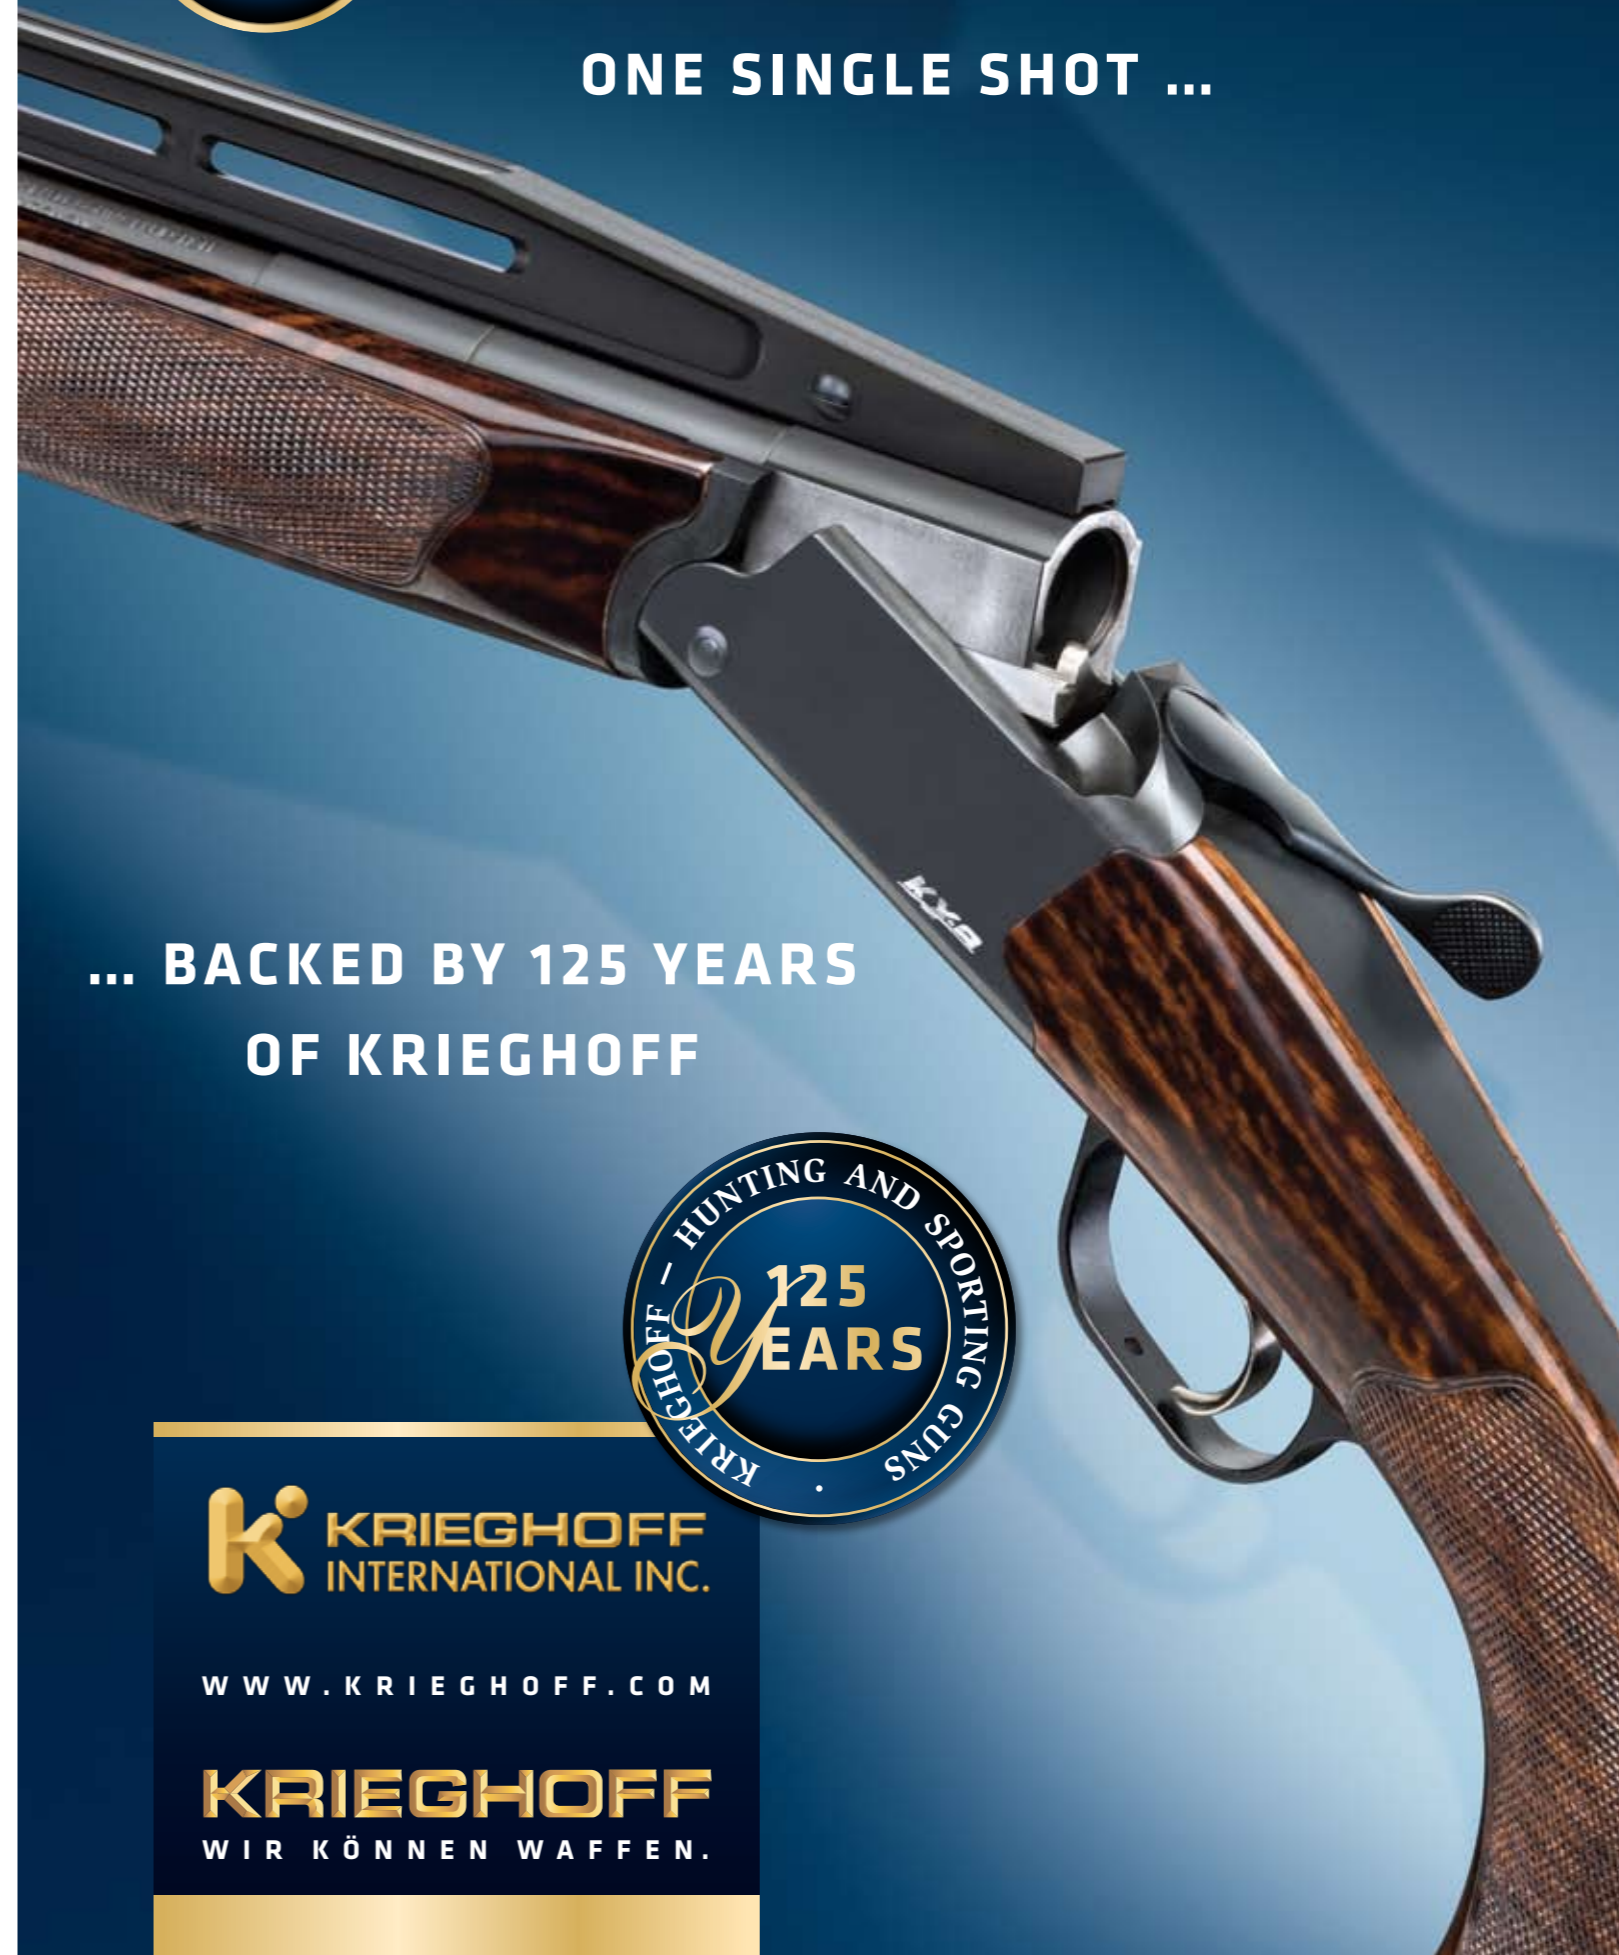

In keeping with Krieghoff's long-standing policy of constantly improving our products, we reserve the right to make any changes in design, materials, or specifications that will result in a better Krieghoff product for you. "KX-6" is a Registered Trademark of H. Krieghoff GmbH, Germany. "A Tradition of Performance" is a Registered Trademark of Krieghoff International Inc. All rights reserved.

K KRIEGHOFF
INTERNATIONAL INC.

P.O. Box 549
7528 Easton Road
Ottsville, PA 18942
Phone: 610 - 847-5173
Fax: 610 - 847-8691
E-mail: info@krieghoff.com
Internet: www.krieghoff.com

KRIEGHOFF
WIR KÖNNEN WAFFEN.

Krieghoff International Inc. Concept, Design: Castello Advertising; Photography: Thomas Kärcher

NEW

KRIEGHOFF KX-6

ONE SINGLE SHOT ...

**... BACKED BY 125 YEARS
OF KRIEGHOFF**